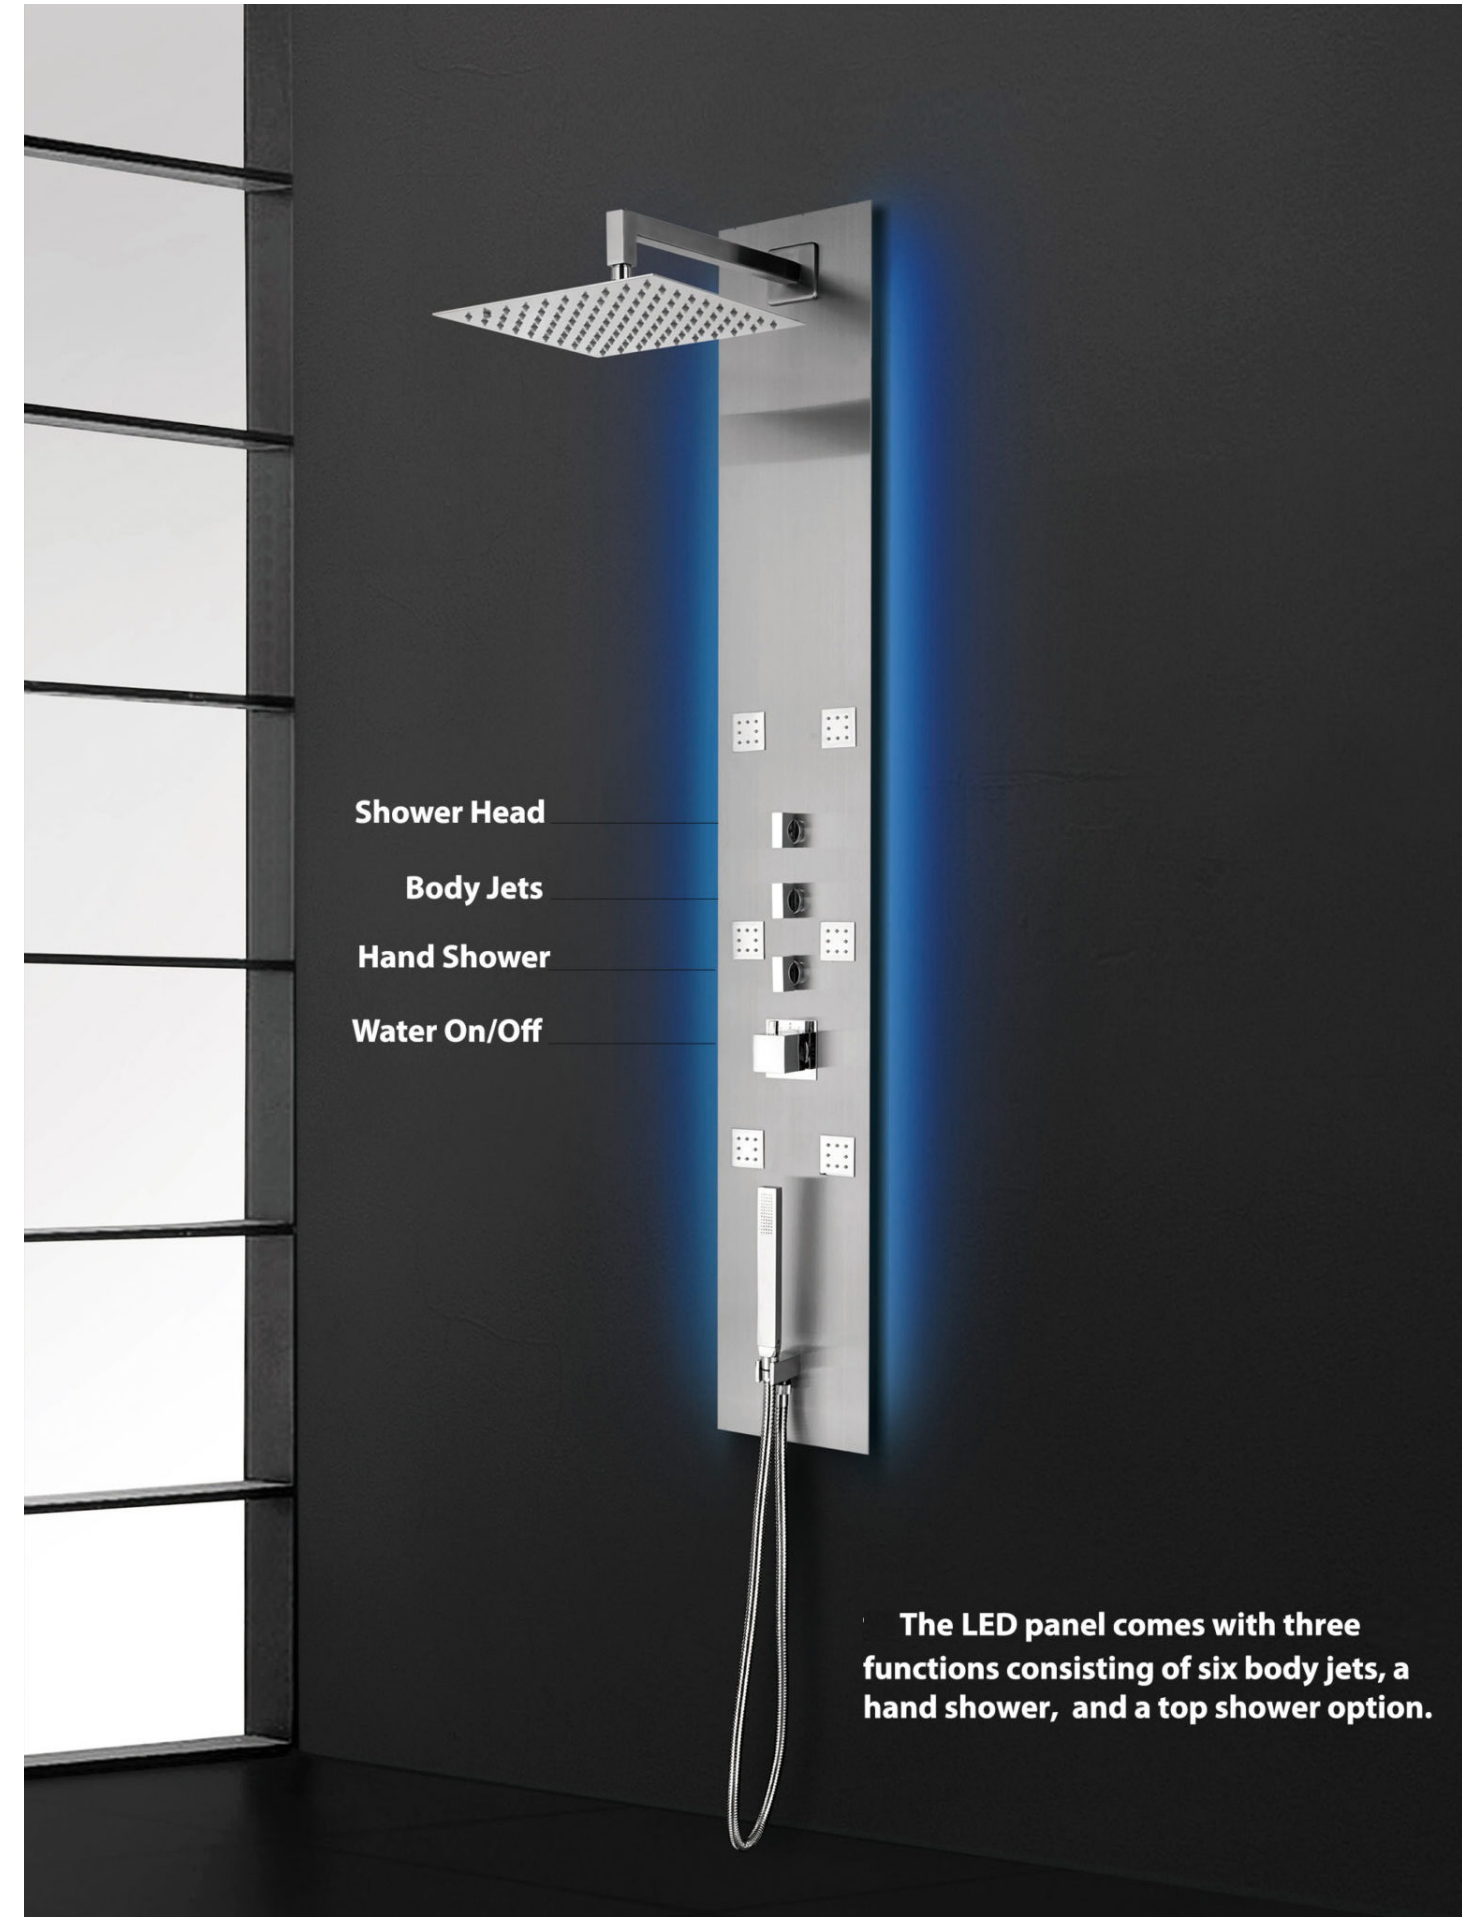

FONTANA
Showers®

Shower Panels

SHOWER PANELS

You can select modern bathroom shower panels with accessories that are no less than perfect. You will find many styles and designs of multi functional massage shower panels for your shower bath. Look for a whole new set of impressive Massage Shower panels awaits your glance to be added in your bathroom area as another rich attachment. Unbeatable in quality & unparalleled in service, this class of stylish & superior quality Shower panels entail your bath shower. Our collection includes classy designs of panels with ultra modern features.

Shower Head

Body Jets

Hand Shower

Water On/Off

The LED panel comes with three functions consisting of six body jets, a hand shower, and a top shower option.

Nanaimo Aluminium Shower Panel Set with Massage System, Hand Shower & Faucet
FS124DSA

Peroli Luxury Brushed Nickel Shower Panel Set
FS-7623B

Genoa Oil Rubbed Bronze Tempered Glass Rainfall Shower Panel with Hand Shower
FS123UHN

Ancona Oil Rubbed Bronze Rainfall Shower Panel
FS123TYU

Toronto Oil Rubbed Bronze Tempered Glass Rainfall Shower Panel with Hand Shower
FS123QAZ